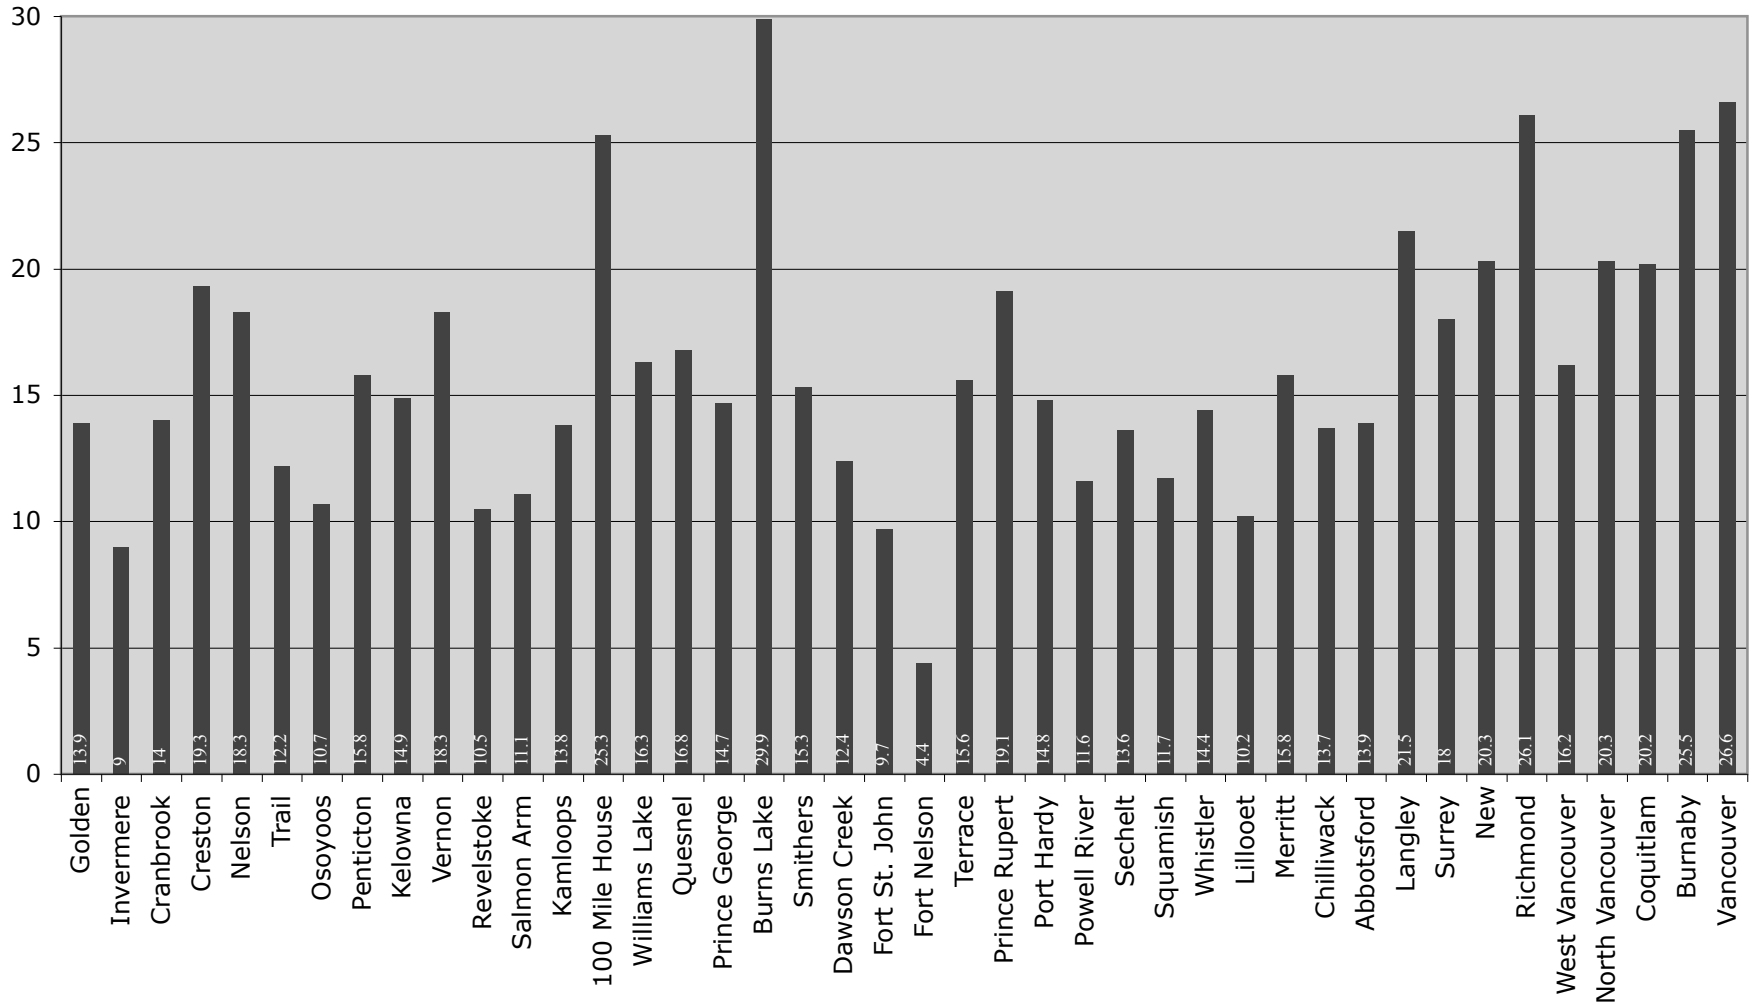

# Poverty Rates in British Columbia

■ Percentage of persons in low income before tax (from Statistics Canada 2006 Community Profiles)